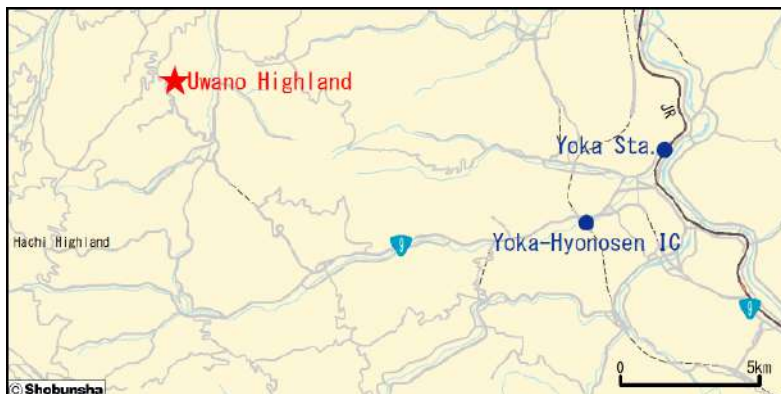

### From Masters Village Hyogo to the venue

Masters Village Hyogo: in Duo Kobe "Duo Dome" ※1 minute walk from JR Kobe Station

Mode	Line	Depart	Arrive	Traffic pass	Route	Time
Walking		Masters Village	Kobe Sta.			1min.
Train	JR	Kobe Sta.	Yoka Sta.	<span style="background-color: #0070c0; color: white; padding: 2px;">WP</span>	Bantan Line Limited Express for Kasumi, Hamasaka, Tottori	114min.
Shuttle bus		Yoka Sta.	Venue			36min.

## Access map to the venue