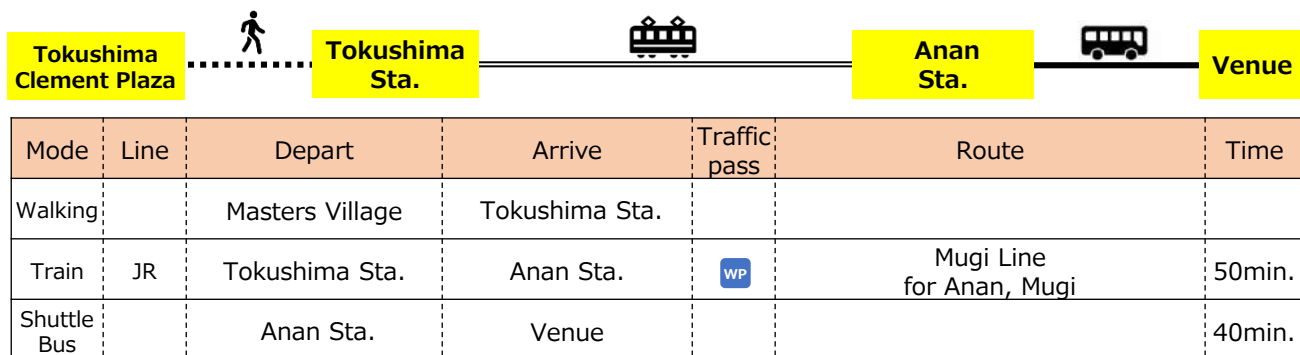

Recommended route to the venue

From Osaka Station (Center Village) to the venue

(OP Original Kansai One Pass usable section WP Original JR Kansai Wide Area Pass usable section)

Osaka Sta.					Tokushima Sta.			Venue
Mode	Line	Depart	Arrive	Traffic pass	Route			Time
Private shuttle bus		Osaka Sta.	Tokushima Sta.	WP				155min.
Shuttle bus		Tokushima Sta.	Venue					90min.

From Masters Village Tokushima to the venue

Masters Village Tokushima:Tokushima Clement Plaza

Tokushima Clement Plaza					Tokushima Sta.			Venue
Mode	Line	Depart	Arrive	Traffic pass	Route			Time
Walking		Masters Village	Tokushima Sta.					
Shuttle bus		Tokushima Sta.	Venue					90min.

Tokushima Clement Plaza					Tokushima Sta.			Hiwasa Sta.			Venue
Mode	Line	Depart	Arrive	Traffic pass	Route			Time			
Walking		Masters Village	Tokushima Sta.								
Train	JR	Tokushima Sta.	Hiwasa Sta.	WP	Mugi Line for Anan, Mugi			90min.			
Walking		Hiwasa Sta.	Venue					15min.			