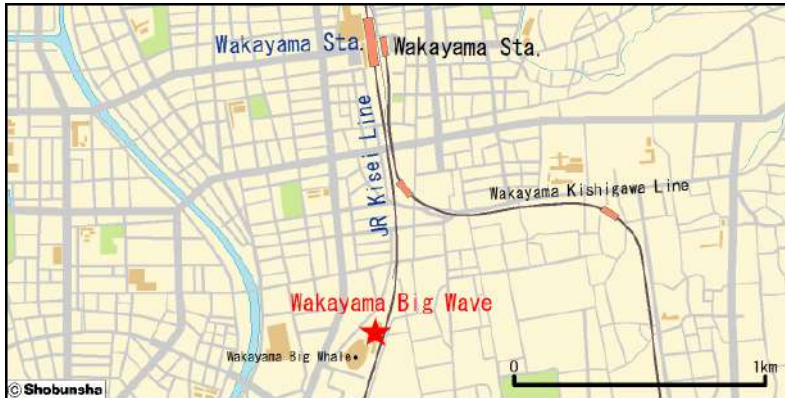

## Recommended route to the venue

### From Masters Village Wakayama to the venue

Masters Village Wakayama: in JR Wakayama Station basement "Wakachika Square"

Mode	Line	Depart	Arrive	Traffic pass	Route	Time
Walking		Wakayama Sta.	Venue			18min.

## Information about other routes

## Access map to the venue

■ Wakayama Big-Wave