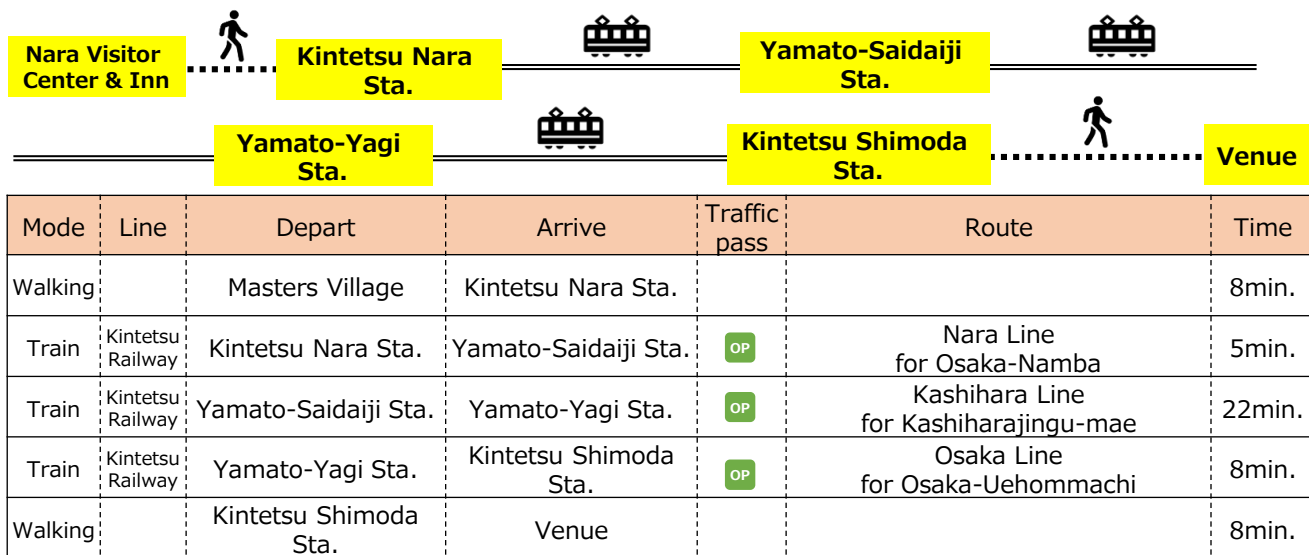

Sport & Discipline  <h2>Tug of War</h2>	Venue <div style="border: 1px solid blue; padding: 5px; display: inline-block; margin-bottom: 10px;"> Nara Pref. Kashiba City </div> <h2>Kashiba City General Gymnasium</h2> <p>1437 Hommachi, Kashiba City, Nara http://www.kashiba-general-gym.jp/</p> <p>※ There is another venue. Please check each venue. ・Shinjo Kenmin Athletic Field 1</p>
---	---

Recommended route to the venue

From Osaka Station (Center Village) to the venue

(OP Original Kansai One Pass usable section WP Original JR Kansai Wide Area Pass usable section)

Osaka Sta.			Oji Sta.			Kashiba Sta.		Venue
Mode	Line	Depart	Arrive	Traffic pass	Route	Time		
Train	JR	Osaka Sta.	Oji Sta.	OP WP	Osaka Loop Line / Yamatoji Line for Kamo	42min.		
Train	JR	Oji Sta.	Kashiba Sta.	OP WP	Wakayama Line for Wakayama	9min.		
Walking		Kashiba Sta.	Venue			10min.		

Osaka Sta.			Tsuruhashi Sta.			Kintetsu-Shimoda Sta.		Venue
Mode	Line	Depart	Arrive	Traffic pass	Route	Time		
Train	JR	Osaka Sta.	Tsuruhashi Sta.	OP WP	Osaka Loop Line for Kyobashi	16min.		
Train	Kintetsu Railway	Tsuruhashi Sta.	Kintetsu-Shimoda Sta.	OP	Kintetsu Osaka Line for Kawachi-Kokubu, Yamato-Yagi	29min.		
Walking		Kintetsu-Shimoda Sta.	Venue			8min.		

From Masters Village Nara to the the venue

Masters Village Nara: "Nara Visitor Center & Inn"

※ 16-minute walk from JR Nara Station, 8-minute walk from Kintetsu Nara Station

Nara Visitor Center & Inn		Nara Sta.			Oji Sta.			Kashiba Sta.		Venue
Mode	Line	Depart	Arrive	Traffic pass	Route	Time				
Walking		Masters Village	Nara Sta.			16min.				
Train	JR	Nara Sta.	Oji Sta.	OP WP	Yamatoji Line for Osaka	16min.				
Train	JR	Oji Sta.	Kashiba Sta.	OP WP	Wakayama Line for Takada	9min.				
Walking		Kashiba Sta.	Venue			10min.				