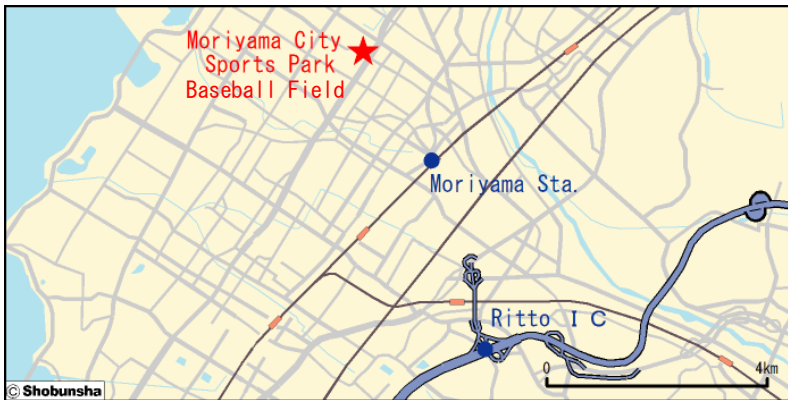

Recommended route to the venue

From Osaka Station (Center Village) to the venue

(OP Original Kansai One Pass usable section WP Original JR Kansai Wide Area Pass usable section)

Osaka Sta.		Moriyama Sta.		Venue		
Mode	Line	Depart	Arrive	Traffic pass	Route	Time
Train	JR	Osaka Sta.	Moriyama Sta.	OP WP	JR Kyoto Line Special Rapid for Shin-Osaka, Takatsuki, Kyoto	55min.
Shuttle bus		Moriyama Sta.	Venue			10min.

From Masters Village Shiga to the venue

Masters Village Shiga: "Hamaotsu Arcus"

※13-minute walk from JR Otsu Station / 5-minute walk from Keihan Biwako-Hamaotsu Station

Hamaotsu Arcus		Otsu Sta.		Moriyama Sta.		Venue
Mode	Line	Depart	Arrive	Traffic pass	Route	Time
Walking		Masters Village	Otsu Sta.			13min.
Train	JR	Otsu Sta.	Moriyama Sta.	OP WP	Biwako Line Special Rapid for Kusatsu, Maibara	14min.
Shuttle bus		Moriyama Sta.	Venue			10min.

Mode	Line	Depart	Arrive	Traffic pass	Route	Time
Walking		Masters Village	Biwako-Hamaotsu Sta.			5min.
Train	Keihan Electric Railway	Biwako-Hamaotsu Sta.	Keihan-Zeze Sta.	OP	Ishiyamasakamoto Line for Keihan-Zeze, Ishiyamadera	4min.
Walking		Keihan-Zeze Sta.	Zeze Sta.		※Keihan Zeze Station is adjacent to JR Zeze Station	1min.
Train	JR	Zeze Sta.	Moriyama Sta.	OP WP	Biwako Line for Kusatsu, Maibara	18min.
Shuttle bus		Moriyama Sta.	Venue			10min.

Information about other routes

- Detailed time for the shuttle bus will be posted as soon as it is available.

Access map to the venue

■ Moriyama City Sports Park Baseball Field

From the highway interchange