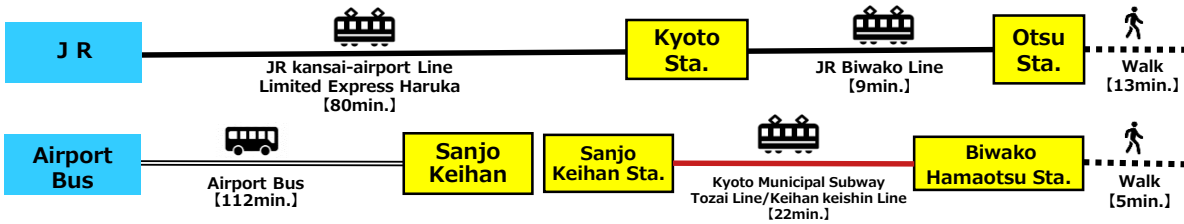

Venue

Shiga Pref.
Otsu City

Masters Village Shiga

Hamaotsu A-qus

2-1 Hamacho, Otsu City, Shiga
<http://www.a-qus.com/>

WORLD
MASTERS
GAMES
2021 KANSAI
JAPAN

Access to Masters Village Shiga

✈ From Kansai International Airport

✈ From Osaka International Airport (Itami Airport)

🚄 From Kyoto Station

"Hamaotsu A-qus"

■ Access map to Masters Village Shiga

■ Transportation information to Masters Village Shiga (Hamaotsu A-qus)

- From Biwako Hamaotsu Station, please proceed toward Biwako Hotel through Hamaotsu Sky Cross (pedestrian deck) . Hamaotsu A-qus is situated next to Biwako Hotel.
- From JR Otsu Station, Please go straight along Chuo-Odori and Biwako hotel will be located 5 traffic lights away from then. Hamaotsu A-qus will be located to the west.

■ Other traffic precautions

Transport passes(original KANSAI ONE PASS, original JR Kansai Wide Area Pass) will be delivered to Center Village's or Masters Village's Games Check-in if you have applied in advance.