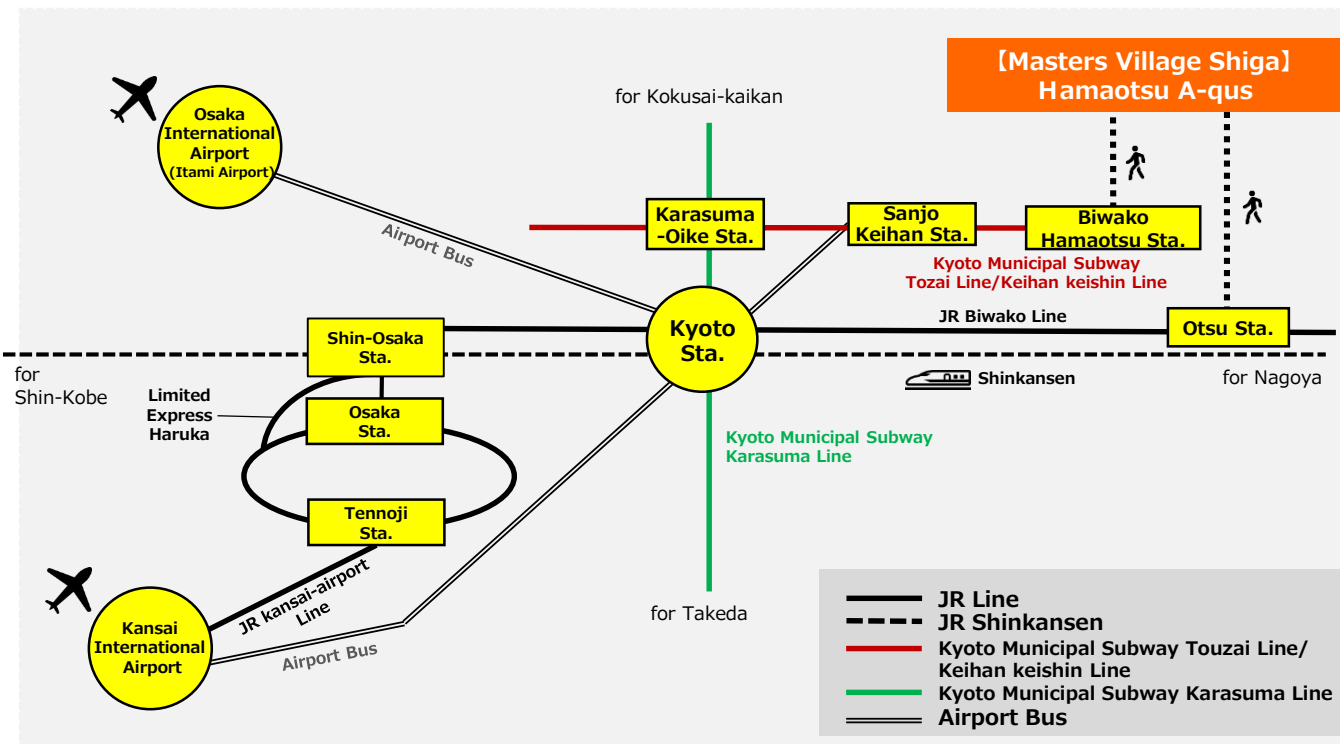

Venue

Shiga Pref.
Otsu City

Masters Village Shiga

Hamaotsu A-qus

2-1 Hamacho, Otsu City, Shiga
<http://www.a-qus.com/>

WORLD
MASTERS
GAMES
2021 KANSAI
JAPAN

Access to Masters Village Shiga

✈ From Kansai International Airport

✈ From Osaka International Airport (Itami Airport)

🚄 From Kyoto Station

"Hamaotsu A-qus"

■ Access map to Masters Village Shiga

■ Transportation information to Masters Village Shiga (Hamaotsu A-qus)

- From Biwako Hamaotsu Station, please proceed toward Biwako Hotel through Hamaotsu Sky Cross (pedestrian deck) . Hamaotsu A-qus is situated next to Biwako Hotel.
- From JR Otsu Station, Please go straight along Chuo-Odori and Biwako hotel will be located 5 traffic lights away from then. Hamaotsu A-qus will be located to the west.

■ Other traffic precautions

Transport passes(original KANSAI ONE PASS, original JR Kansai Wide Area Pass) will be delivered to Center Village's or Masters Village's Games Check-in if you have applied in advance.