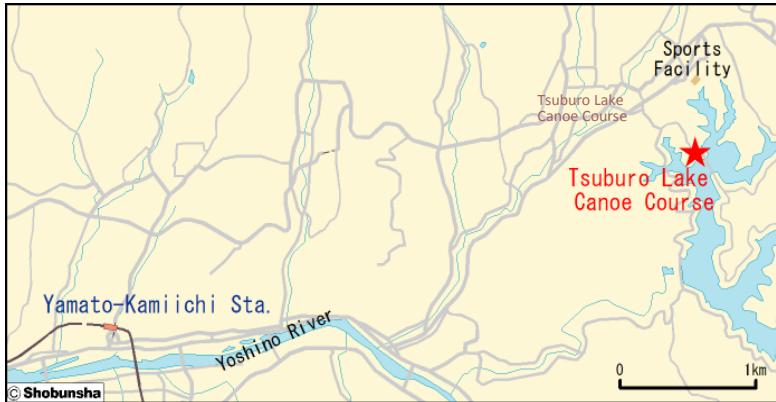

■ Access map to the venue

■ From the highway interchange

- 50 minutes by car from Minami-Hanna Expressway “Katsuragi” Interchange
- 60 minutes by car from Nishi-Meihan Expressway “Koriyama” Interchange
- 40 minutes by car from Meihan National Route “Hari” Interchange

■ Parking information

Parking lot name	Yoshino Sports Park parking lot.	Fee	Free
Address	910 Yamaguchi Yoshinocho, Yoshino-gun	Parking capacity	500~600 cars

■ Other traffic precautions

- Detailed time for the shuttle bus will be posted as soon as it is available.