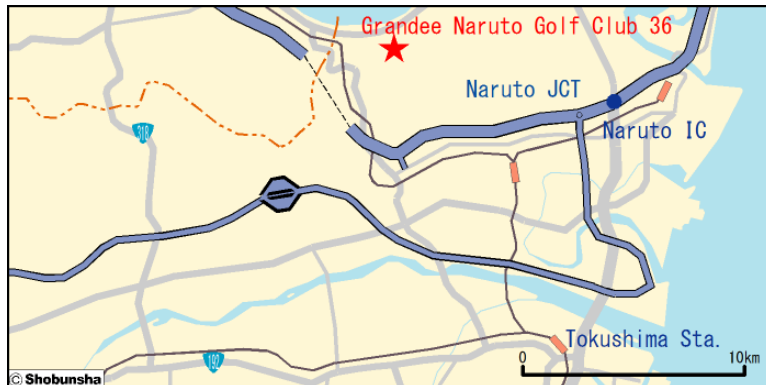

## Recommended route to venue

### From Masters Village Tokushima to the venue

Masters Village Tokushima: TBA

<b>Masters Village Tokushima</b>		<b>Tokushima Sta.</b>					<b>Venue</b>
Mode	Line	Depart	Arrive	Traffic pass	Route	Time	
Walking		Masters Village	Tokushima Sta.				
Shuttle bus		Tokushima Sta.	Venue			60min.	

## Access map to the venue

## From the highway interchange

- 35 minutes by car from Kobe Awaji Naruto Expressway "Naruto" Exit
- 20 minutes by car from Takamatsu Expressway "Hiketa" Exit