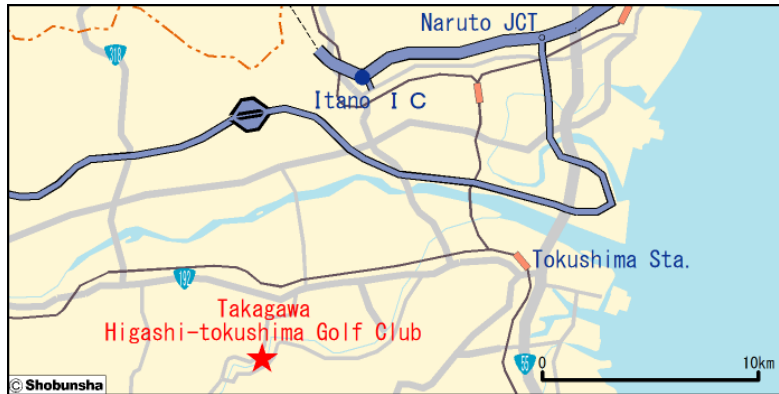

From Masters Village Tokushima to the venue

Masters Village Tokushima: TBA

Masters Village Tokushima		Tokushima Sta.					Venue
Mode	Line	Depart	Arrive	Traffic pass	Route	Time	
Walking		Masters Village	Tokushima Sta.				
Shuttle bus		Tokushima Sta.	Venue			45min.	

Information about other routes

- Detailed time for the shuttle bus will be posted as soon as it is available.

Access map to the venue

Takagawa Higashi-Tokushima Golf Club

From the highway interchange

- 35 minutes by car from Takamatsu Expressway "Itano" Exit