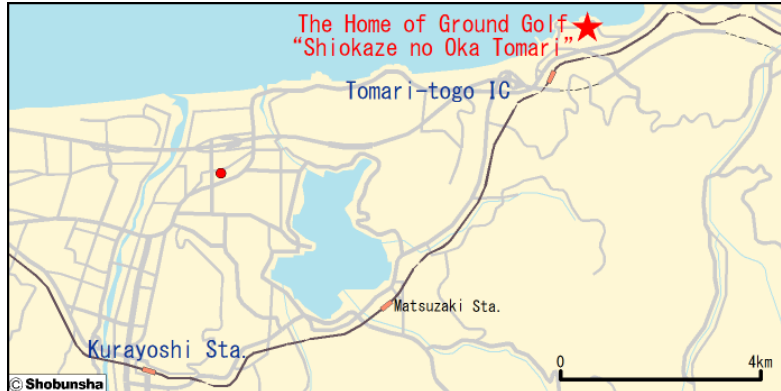

Fumon Square		Tottori Sta.		Kurayoshi Sta.		Venue
Mode	Line	Depart	Arrive	Traffic pass	Route	Time
Walking		Masters Village	Tottri Sta.			1min.
Train	JR	Tottori Sta.	Kurayoshi Sta.	WP	San-in Line for Kurayoshi, Yonago, Matsue	30min.
Shuttle bus		Kurayoshi Sta.	Venue			25min.

Access map to the venue

- The Home of Ground Golf
"Shiokaze no Oka Tomari"

From the highway interchange

- 5 minutes by car from the Sanin Expressway's Tomari-Togo Exit.

Parking information

Parking lot name	Tomari Baseball Field	Fee	Free
Address	Tomari, Yuriham Town, Tohaku-gun, Tottori	Parking capacity	200 cars