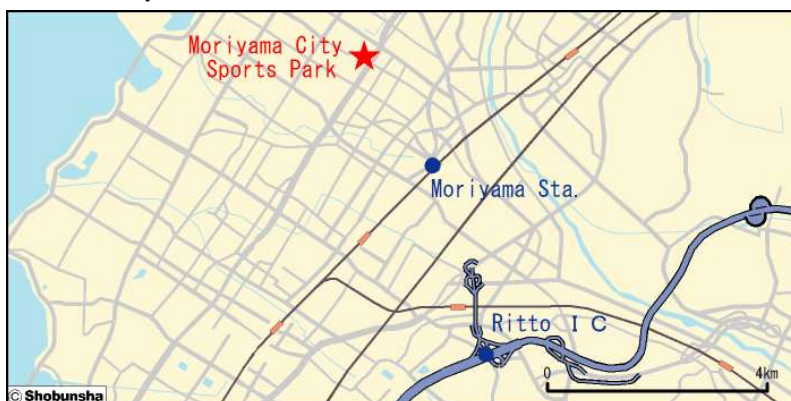

Recommended route to venue

From Osaka Station (Center Village) to the venue

(OP Original Kansai One Pass usable section WP Original JR Kansai Wide Area Pass usable section)

Mode	Line	Depart	Arrive	Traffic pass	Route	Time
Train	JR	Osaka Sta.	Moriyama Sta.	OP WP	JR Kyoto Line Special Rapid for Shin-Osaka, Takatsuki, Kyoto	55min.
Shuttle bus		Moriyama Sta.	Venue			10min.

From Masters Village Shiga to the Venue

Masters Village Shiga: "Hamaotsu Arcus"

※13-minute walk from JR Otsu Station / 5-minute walk from Keihan Biwako-Hamaotsu Station

Mode	Line	Depart	Arrive	Traffic pass	Route	Time
Walking		Masters Village	Otsu Sta.			13min.
Train	JR	Otsu Sta.	Moriyama Sta.	OP WP	Biwako Line for Kusatsu, Maibara	14min.
Shuttle bus		Moriyama Sta.	Venue			10min.

Mode	Line	Depart	Arrive	Traffic pass	Route	Time
Walking		Masters Village	Biwako-Hamaotsu Sta.			5min.
Train	Keihan Electric Railway	Biwako-Hamaotsu Sta.	Keihan-Zeze Sta.	OP	Ishiyamasakamoto Line for Keihan-Zeze, Ishiyamadera	4min.
Walking		Keihan-Zeze Sta.	Zeze Sta.		Keihan Zeze Station is adjacent to JR Zeze Station	1min.
Train	JR	Zeze Sta.	Moriyama Sta.	OP WP	Biwako Line for Kusatsu, Maibara	18min.
Shuttle bus		Moriyama Sta.	Venue			10min.

Information about other routes

- Detailed time for the shuttle bus will be posted as soon as it is available.

Access map to the venue

Moriyama City Sports Park

From the Highway interchange

- 30 minutes by car from Meishin Expressway “Ritto” Interchange